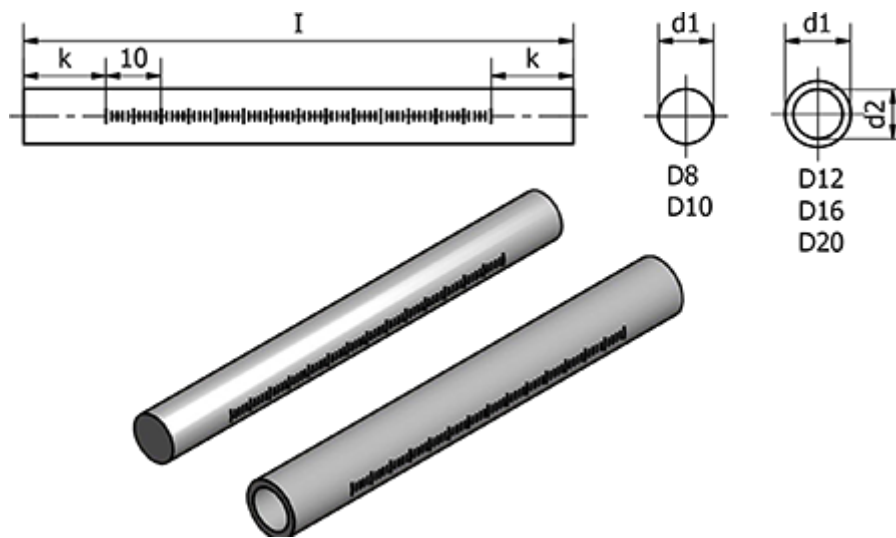

Article number: 204801D20150NILS

Description: E+G Retaining tube with scales - GN 480.1-D20-150-NI-LS

Measures

d1	= 20
d2	= 16
l	= 150
k	= 25
Weight (g)	= 170